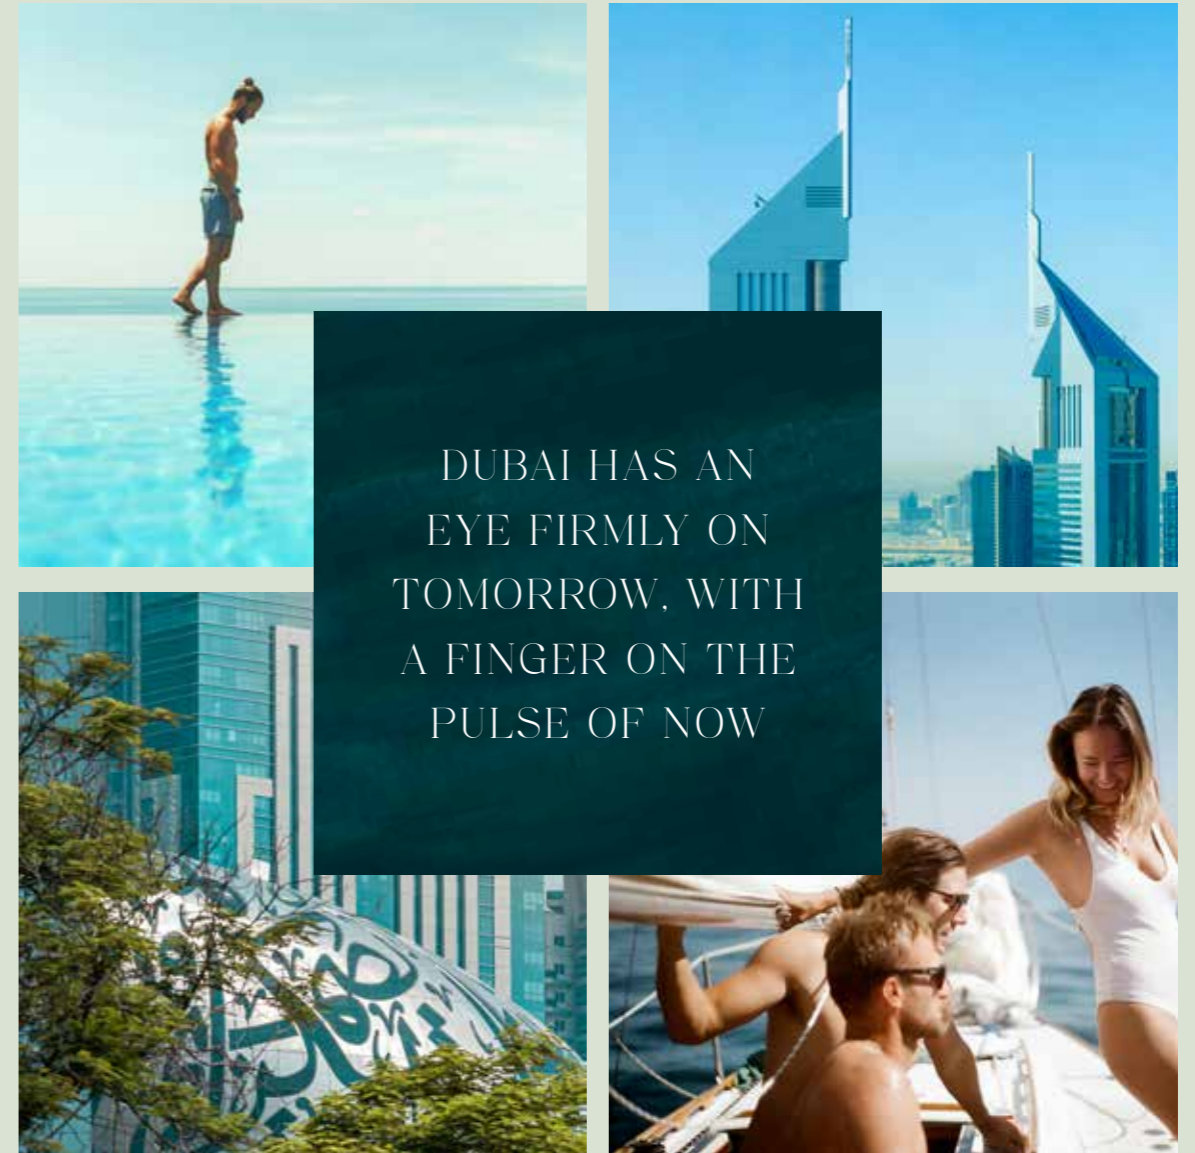

SAFAONE

DUBAI HAS AN
EYE FIRMLY ON
TOMORROW, WITH
A FINGER ON THE
PULSE OF NOW

WITH OVER 200 NATIONALITIES, 17 OF THE WORLD'S TOP 20 BANKS AND 13 OF THE WORLD'S MOST PRESTIGIOUS ASSET MANAGEMENT COMPANIES IN DIFC, A STABLE ECONOMY, TAX-FREE STATUS AS WELL AS TOO MANY RECORD-BREAKING LIFESTYLE EXPERIENCES TO COUNT...DUBAI HAS IT ALL.